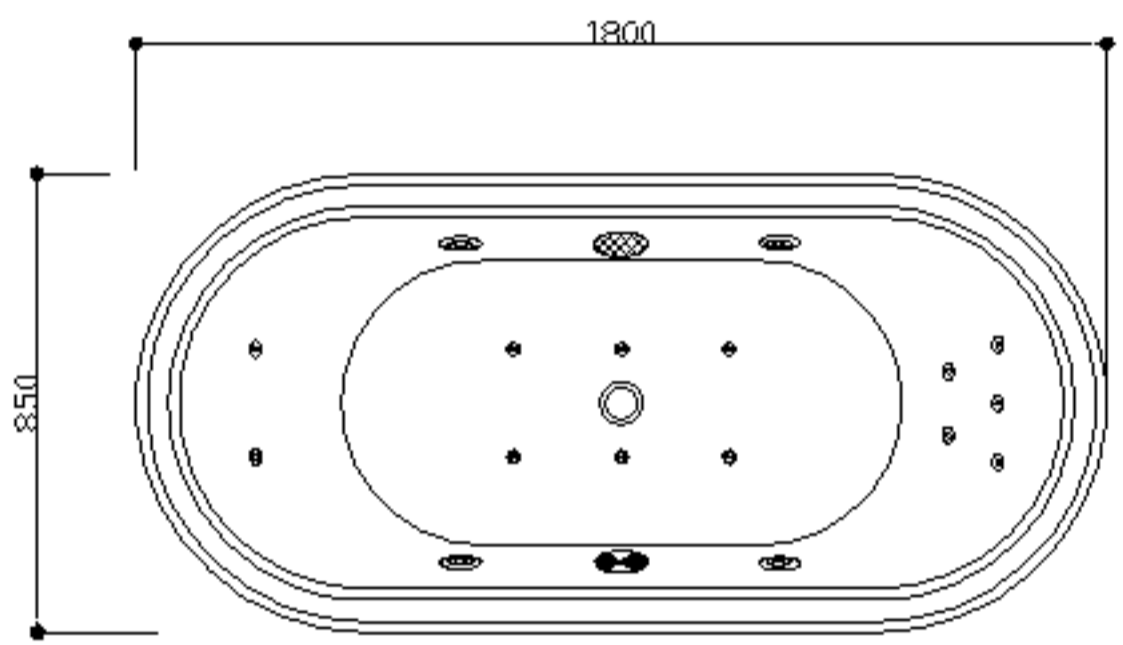

Massage tub	Item No.	Nautic Moderna II with overflow	Specification	1800X850X600
-------------	----------	---------------------------------	---------------	--------------

Plan Drawing

Power & Water Supply