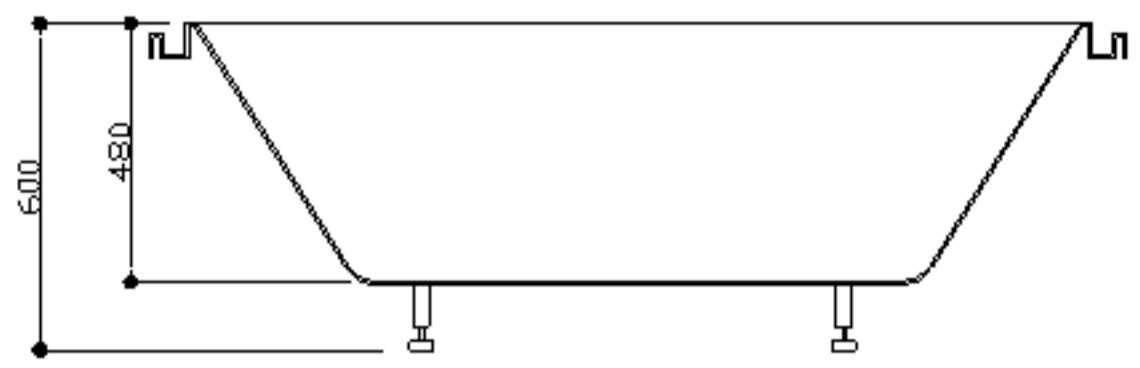

Massage tub	Item No.	Nautic Moderna II with overflow	Specification	1800X850X600
-------------	----------	---------------------------------	---------------	--------------

Plan Drawing

Power & Water Supply